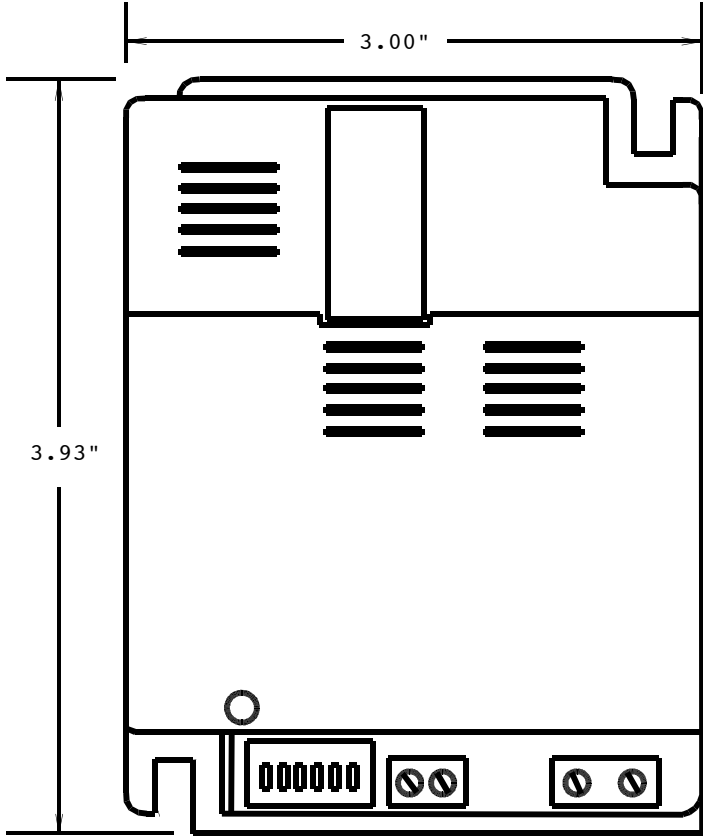

Top View

Range	-	+	
Switches	4-20MA	Output	120 VAC

TP-2 Power Monitor
Load Controls Inc.

Front View

Side View