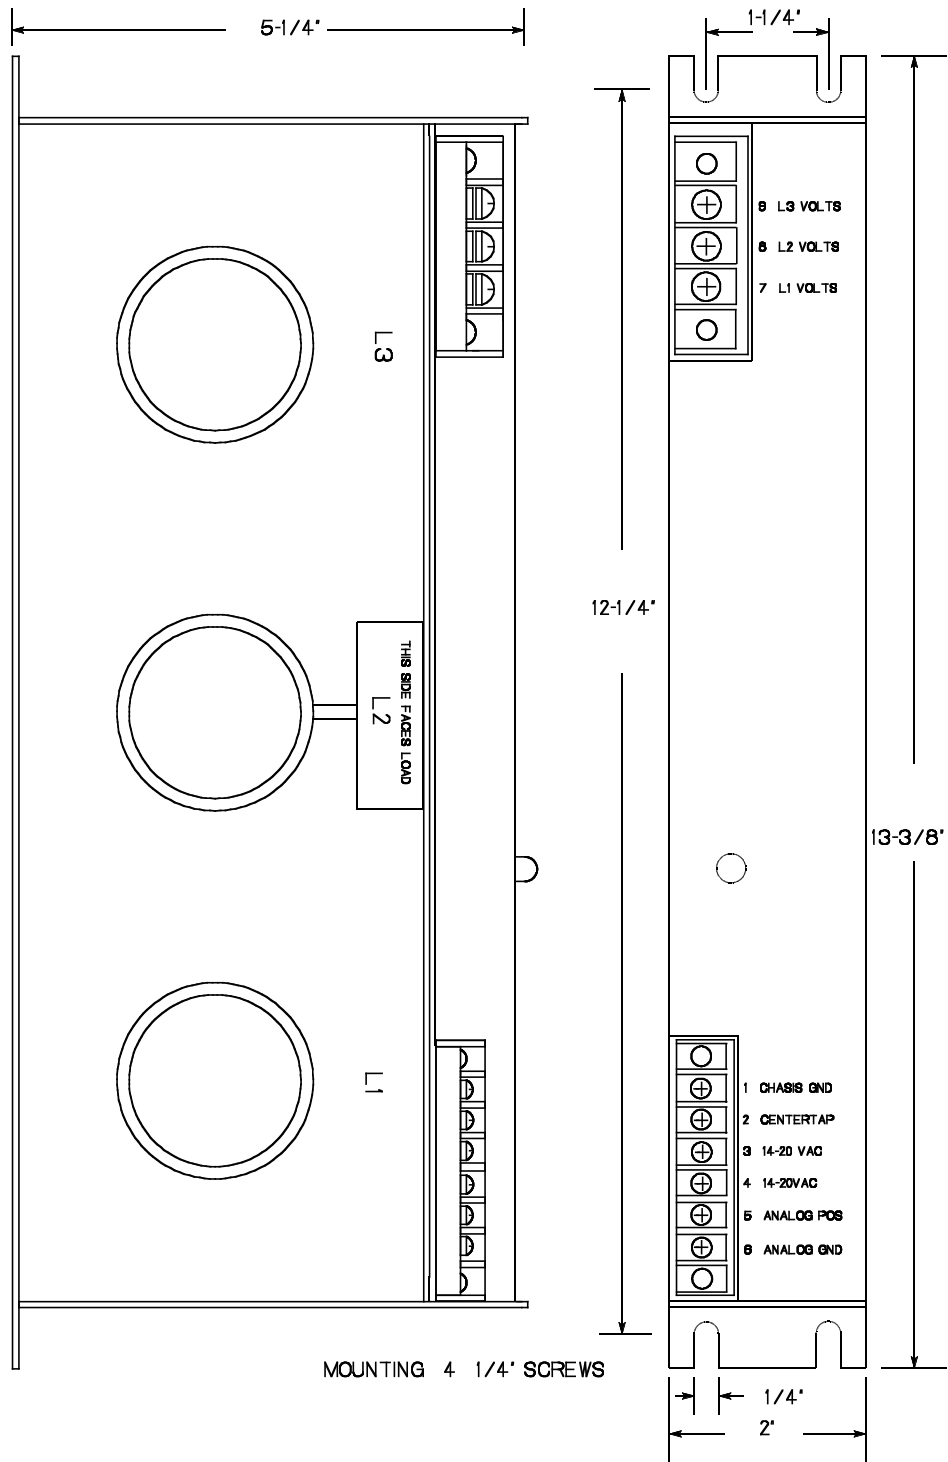

PH-1000 DIMENSIONS

POWER SUPPLY
TRANSFORMER

TOP VIEW

MOUNTING 2 NO. 10 SCREWS

2 INCHES ON CENTER