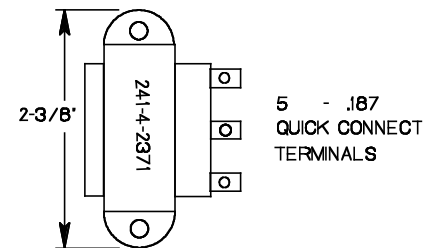

PH-1000 DIMENSIONS

POWER SUPPLY
TRANSFORMER

TOP VIEW

MOUNTING 2 NO. 10 SCREWS

2 INCHES ON CENTER