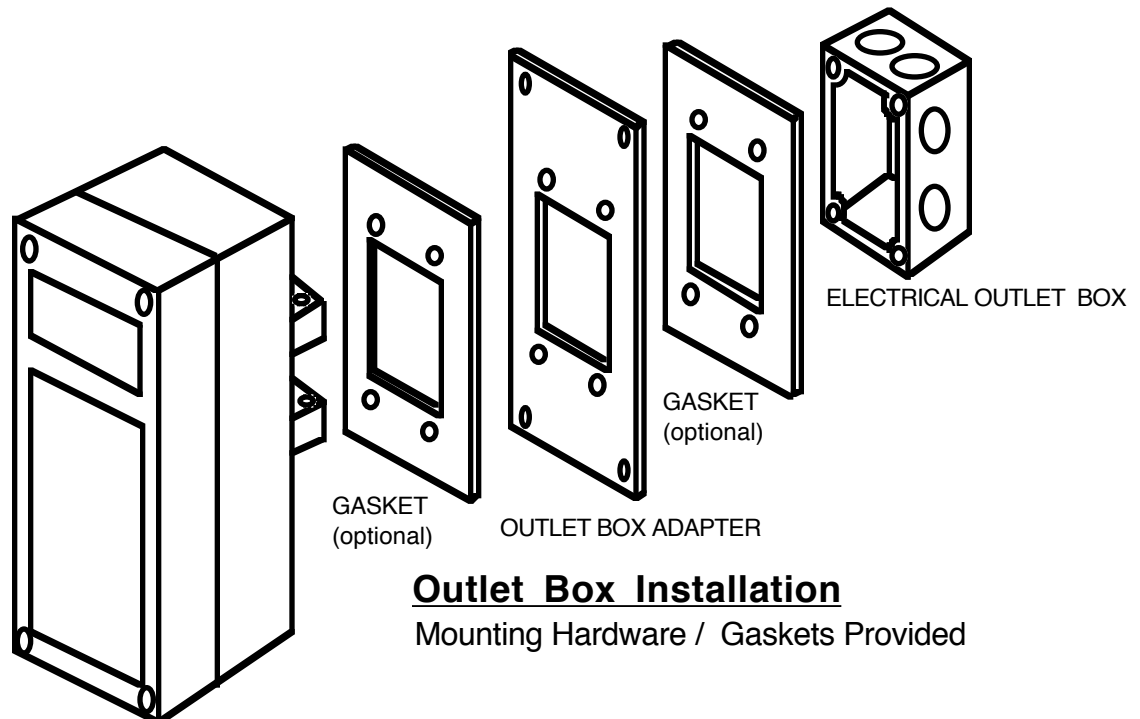

P-Series Load Controls

BEZEL Installation

Mounting Hardware / Gasket Provided

Outlet Box Installation

Mounting Hardware / Gaskets Provided