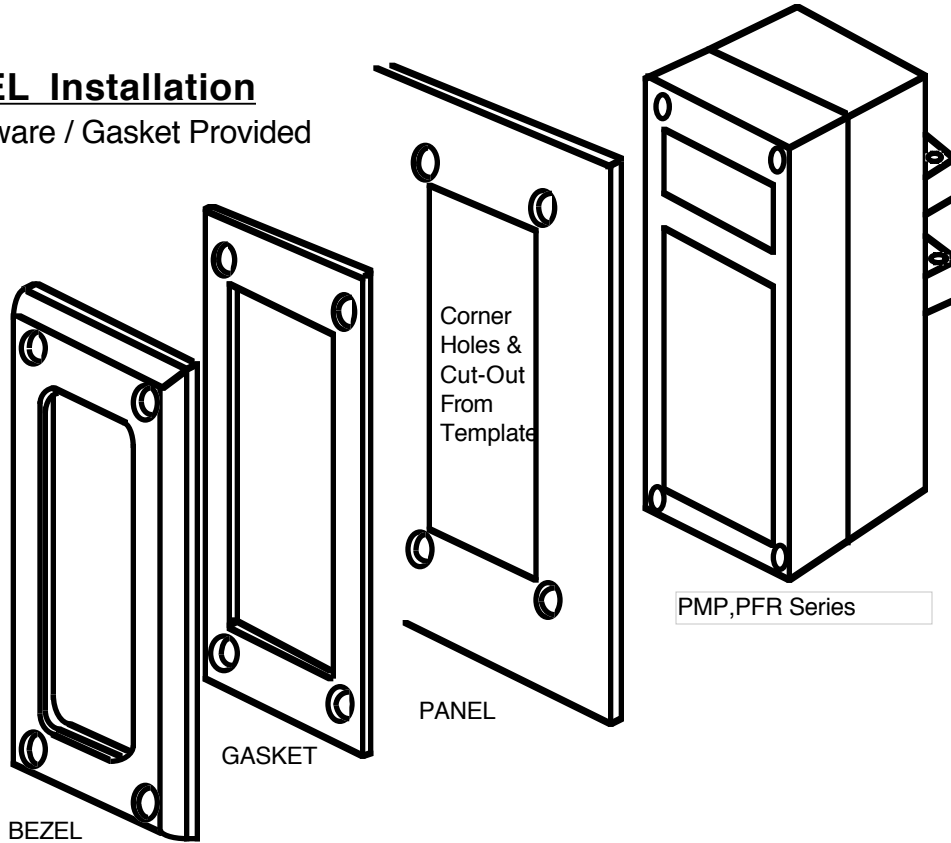

P-Series Load Controls

BEZEL Installation

Mounting Hardware / Gasket Provided

Outlet Box Installation

Mounting Hardware / Gaskets Provided